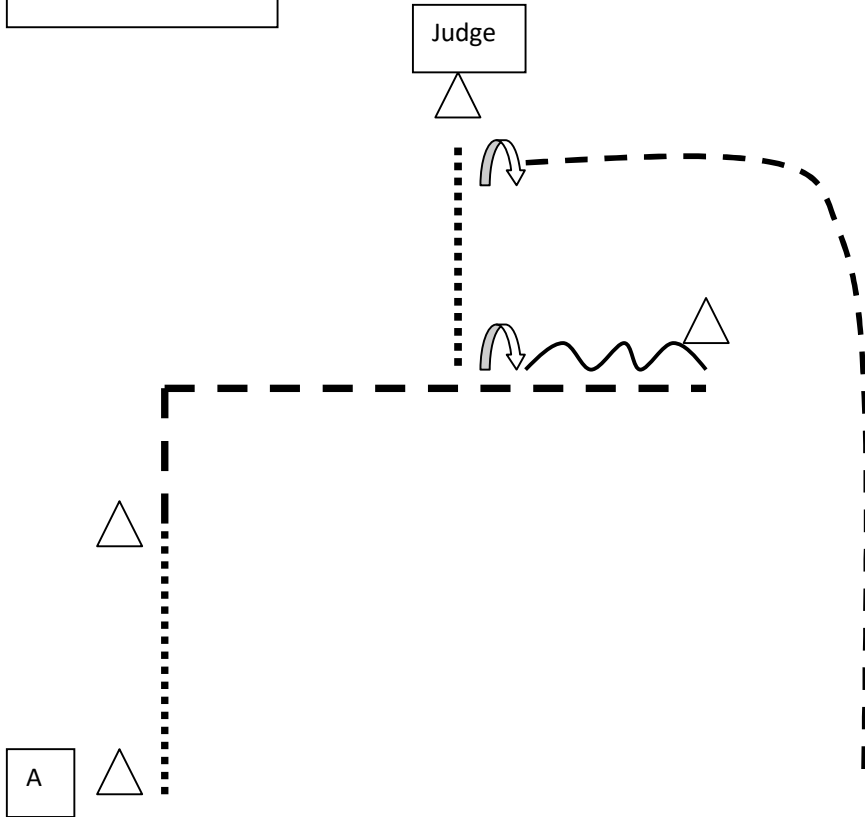

SSH LK 4

Be ready at A

1. Walk, jog a corner
2. Stop, Back
3. Perform a 270° turn right, walk
4. Set up for inspection
5. When dismissed, perform a 90° turn right, exit the arena in Jog

Pattern is complete