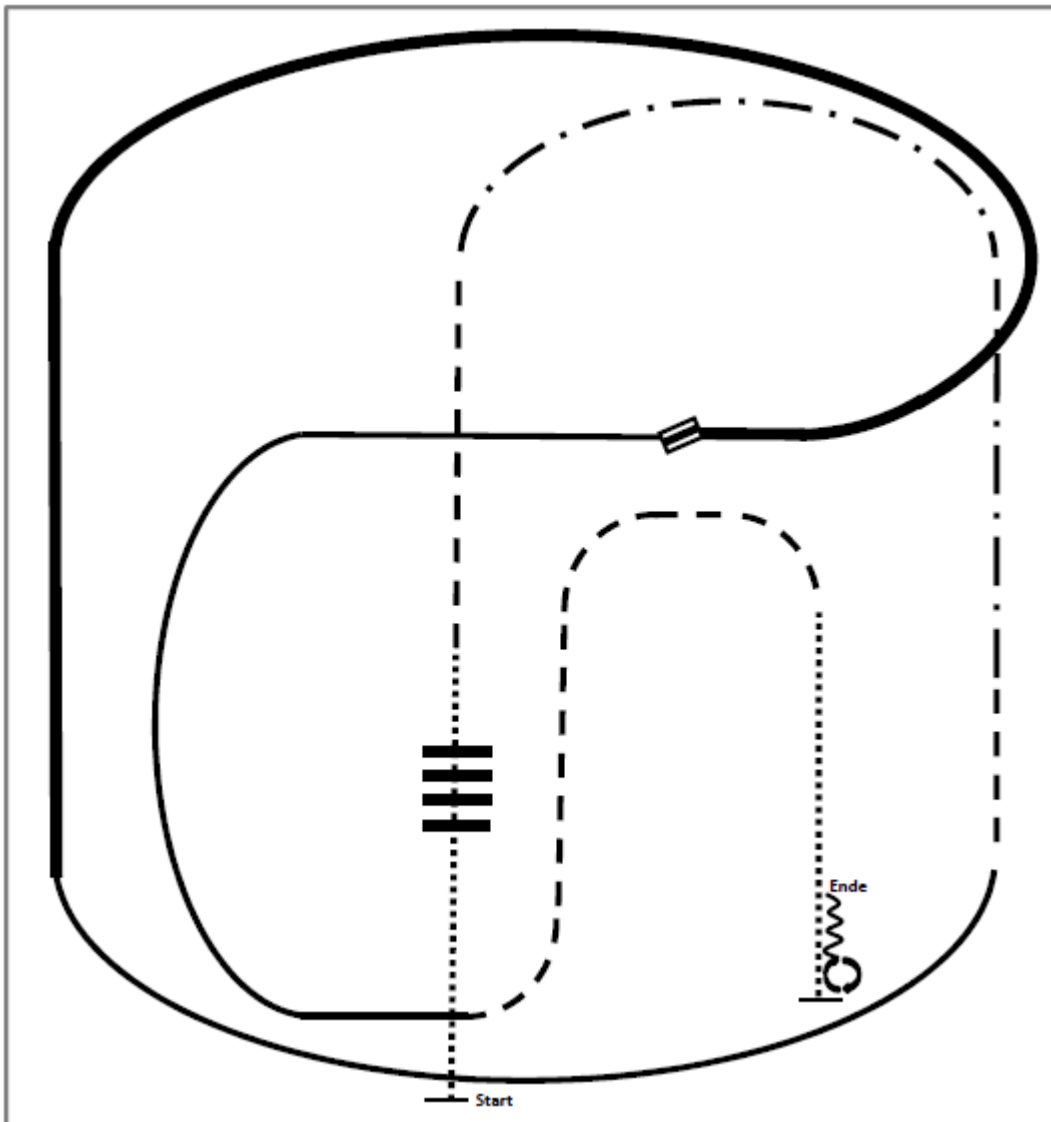

Pattern RR #9: LK3 A/B
Arenagröße: mind. 20x40m

1. Walk over
2. Trot
3. Ext.Trot, Trot
4. Lope right lead
5. Ext. Lope right lead
6. Change leads
7. Lope left lead
8. Trot
9. Walk
10. Stop, Turn 360° each direction (either way first)
11. Back