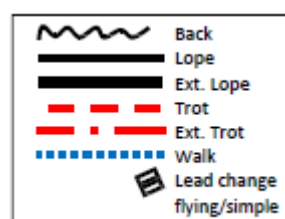

Pattern RR #1: LK4/5A/B
Arenagröße: mind. 20x40m

D LK 4-5 A-B

- 1) Walk.
- 2) Stop, turn 360° each direction either way first.
- 3) Trot.
- 4) Extended trot, trot small circle.
- 5) Lope right lead, extended lope, lope.
- 6) Trot.
- 7) Lope left lead.
- 9) Trot, walk.
- 10) Stop. back.

Pattern RR #1: LK3 A/B
Arenagröße: mind. 20x40m

LK 3 A

- 1) Walk.
- 2) Trot.
- 3) Lope left lead circle, lope.
- 4) Leadchange in the center.
- 5) Lope right lead.
- 6) Extended lope.
- 7) Trot.
- 8) Extended trot.
- 9) Stop, back.
- 10) 360° turns each direction either way first.

Pattern RR #3: LK3 A/B
 Arenagröße: mind. 20x40m

LK 1-3 B

- 1) Walk, stop.
- 2) Sidepass right.
- 3) Walk, stop, back.
- 4) Trot.
- 5) Extended trot, trot.
- 6) Lope left lead.
- 7) Extended lope, lope.
- 8) Leadchange.
- 9) Lope right lead.
- 10) Trot corners.
- 11) Stop, 360° turn left or right,
- 12) walk, stop.